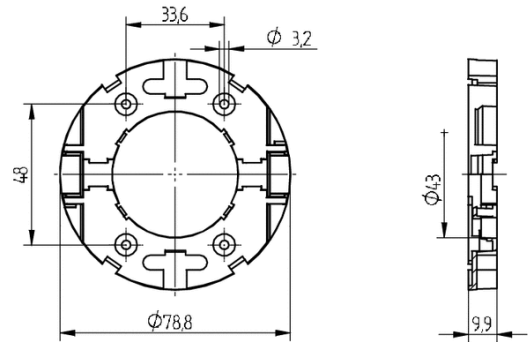

Technology for Light

Flush mounting box 26.750.-803.80

Technology for Light

Flush mounting box 26.750.-803.80

DESCRIPTION

For cheese head screws ISO 1207 - M3

Product name:	Flush mounting box
Short description:	Einbaudose
Mounting method 1:	Screw mount
Material:	Housing: PC
Color:	black
Weight:	10
Pkg.:	100