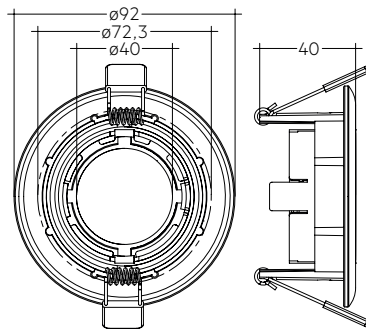

### Product description

- Up to 30° swivel mounting rings for ceiling cutouts 68 mm and 75 mm
- Matt white / matt black / brushed nickel finishing
- Version 75 mm with optional anti-glare guard
- Spring clip pre-assembled

ACS TRIM RING SWIVEL 75mm WH LO 30°

ACS TRIM RING SWIVEL 75mm BK 30°

ACS TRIM RING SWIVEL 75mm BN LO 30°

## ACS TRIM RING

Accessory compact

ACS TRIM RING SWIVEL 68mm 30°

ACS TRIM RING SWIVEL 75mm LO 30°

ACS TRIM RING SWIVEL 75mm 30°

### Ordering data

Type	Article number	Colour	Ceiling cutout	Packaging carton	Weight per pc.
ACS TRIM RING SWIVEL 68mm WH 30°	28002184	White	ø 68 mm	90 pc(s).	0.072 kg
ACS TRIM RING SWIVEL 68mm BK 30°	28002185	Black	ø 68 mm	90 pc(s).	0.072 kg
ACS TRIM RING SWIVEL 68mm BN 30°	28002186	Chrome	ø 68 mm	90 pc(s).	0.072 kg
ACS TRIM RING SWIVEL 75mm WH LO 30°	28002181	White	ø 75 mm	90 pc(s).	0.073 kg
ACS TRIM RING SWIVEL 75mm BK LO 30°	28002182	Black	ø 75 mm	90 pc(s).	0.073 kg
ACS TRIM RING SWIVEL 75mm BN LO 30°	28002183	Chrome	ø 75 mm	90 pc(s).	0.073 kg
ACS TRIM RING SWIVEL 75mm WH 30°	28002187	White	ø 75 mm	90 pc(s).	0.100 kg
ACS TRIM RING SWIVEL 75mm BK 30°	28002188	Black	ø 75 mm	90 pc(s).	0.100 kg