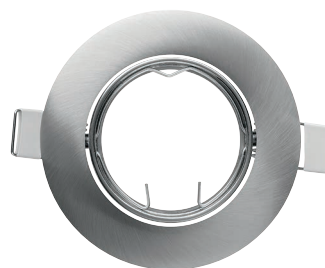

## ACS TRIM RING

Accessory compact

### Product description

- Up to 30° swivel mounting rings for ceiling cutouts 68 mm and 75 mm
- Matt white / matt black / brushed nickel finishing
- Version 75 mm with optional anti-glare guard
- Spring clip pre-assembled

ACS TRIM RING SWIVEL 75mm WH LO 30°

ACS TRIM RING SWIVEL 75mm BK 30°

ACS TRIM RING SWIVEL 75mm BN LO 30°

## ACS TRIM RING

Accessory compact

ACS TRIM RING SWIVEL 68mm 30°

ACS TRIM RING SWIVEL 75mm LO 30°

ACS TRIM RING SWIVEL 75mm 30°