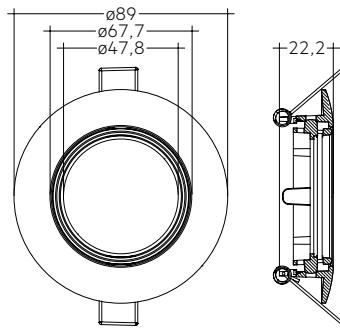

### Product description

- Up to 30° swivel mounting rings for ceiling cutouts 68 mm and 75 mm
- Matt white / matt black / brushed nickel finishing
- Version 75 mm with optional anti-glare guard
- Spring clip pre-assembled

ACS TRIM RING SWIVEL 75mm WH LO 30°

ACS TRIM RING SWIVEL 75mm BK 30°

ACS TRIM RING SWIVEL 75mm BN LO 30°

## ACS TRIM RING

Accessory compact

ACS TRIM RING SWIVEL 68mm 30°

ACS TRIM RING SWIVEL 75mm LO 30°

ACS TRIM RING SWIVEL 75mm 30°

### Ordering data

Type	Article number	Colour	Ceiling cutout	Packaging carton	Weight per pc.
ACS TRIM RING SWIVEL 68mm WH 30°	28002184	White	ø 68 mm	90 pc(s).	0.072 kg
ACS TRIM RING SWIVEL 68mm BK 30°	28002185	Black	ø 68 mm	90 pc(s).	0.072 kg
ACS TRIM RING SWIVEL 68mm BN 30°	28002186	Chrome	ø 68 mm	90 pc(s).	0.072 kg
ACS TRIM RING SWIVEL 75mm WH LO 30°	28002181	White	ø 75 mm	90 pc(s).	0.073 kg
ACS TRIM RING SWIVEL 75mm BK LO 30°	28002182	Black	ø 75 mm	90 pc(s).	0.073 kg
ACS TRIM RING SWIVEL 75mm BN LO 30°	28002183	Chrome	ø 75 mm	90 pc(s).	0.073 kg
ACS TRIM RING SWIVEL 75mm WH 30°	28002187	White	ø 75 mm	90 pc(s).	0.100 kg
ACS TRIM RING SWIVEL 75mm BK 30°	28002188	Black	ø 75 mm	90 pc(s).	0.100 kg