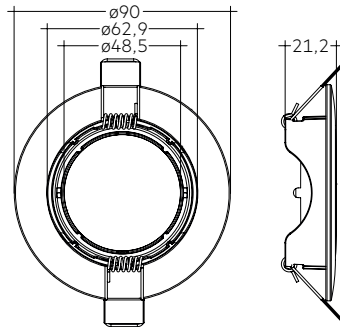

### Product description

- Up to 30° swivel mounting rings for ceiling cutouts 68 mm and 75 mm
- Matt white / matt black / brushed nickel finishing
- Version 75 mm with optional anti-glare guard
- Spring clip pre-assembled

ACS TRIM RING SWIVEL 75mm WH LO 30°

ACS TRIM RING SWIVEL 75mm BK 30°

ACS TRIM RING SWIVEL 75mm BN LO 30°

## ACS TRIM RING

Accessory compact

ACS TRIM RING SWIVEL 68mm 30°

ACS TRIM RING SWIVEL 75mm LO 30°

ACS TRIM RING SWIVEL 75mm 30°

### Ordering data

Type	Article number	Colour	Ceiling cutout	Packaging carton	Weight per pc.
ACS TRIM RING SWIVEL 68mm WH 30°	28002184	White	ø 68 mm	90 pc(s).	0.072 kg
ACS TRIM RING SWIVEL 68mm BK 30°	28002185	Black	ø 68 mm	90 pc(s).	0.072 kg
ACS TRIM RING SWIVEL 68mm BN 30°	28002186	Chrome	ø 68 mm	90 pc(s).	0.072 kg
ACS TRIM RING SWIVEL 75mm WH LO 30°	28002181	White	ø 75 mm	90 pc(s).	0.073 kg
ACS TRIM RING SWIVEL 75mm BK LO 30°	28002182	Black	ø 75 mm	90 pc(s).	0.073 kg
ACS TRIM RING SWIVEL 75mm BN LO 30°	28002183	Chrome	ø 75 mm	90 pc(s).	0.073 kg
ACS TRIM RING SWIVEL 75mm WH 30°	28002187	White	ø 75 mm	90 pc(s).	0.100 kg
ACS TRIM RING SWIVEL 75mm BK 30°	28002188	Black	ø 75 mm	90 pc(s).	0.100 kg