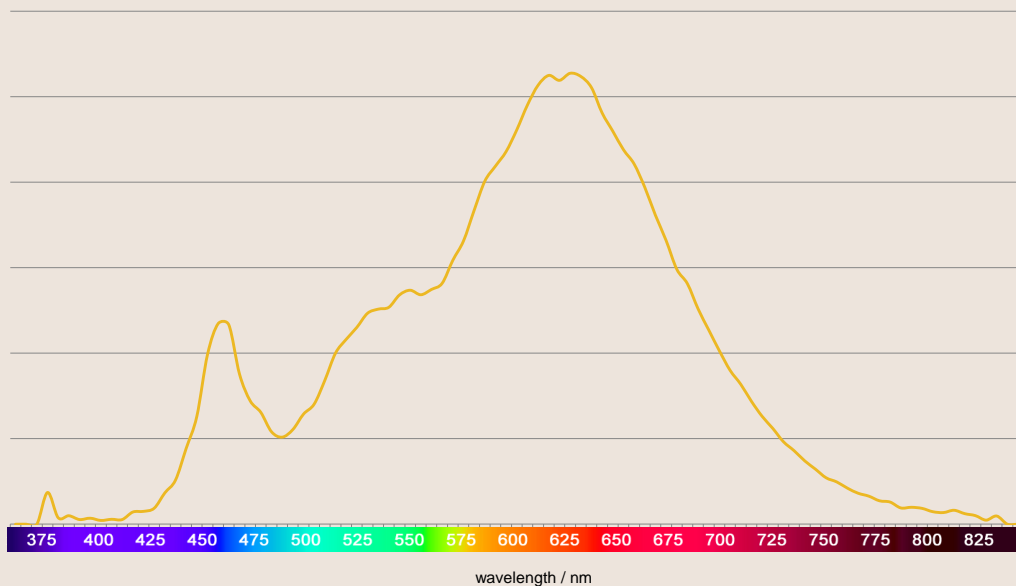

ELECTRICAL CHARACTERISTICS

Energy Consumption	7 W	
Rated Wattage	7.0 W	
Operating Frequency	50/60 Hz	
Supply Voltage	230-240 V AC	
Power Factor	<i>Non-Dimmable</i>	<i>Dimmable</i>
	> 0.5	> 0.5
Input Current (measured value)	57 mA	40 mA
Input Current (calculated value)	30 mA	30 mA
Inrush Current	6.0 A	5.5 A

DIMENSIONS

Height	111 mm	111 mm
Diameter	60 mm	60 mm
Weight	99 g	105 g

GRAPHICS

SPECTRAL POWER DISTRIBUTION OF LEDON 7W A60