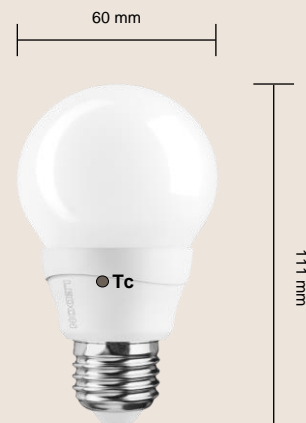

ELECTRICAL CHARACTERISTICS

Energy Consumption	7 W	
Rated Wattage	7.0 W	
Operating Frequency	50/60 Hz	
Supply Voltage	230-240 V AC	
Power Factor	<i>Non-Dimmable</i>	<i>Dimmable</i>
	> 0.5	> 0.5
Input Current (measured value)	57 mA	40 mA
Input Current (calculated value)	30 mA	30 mA
Inrush Current	6.0 A	5.5 A

DIMENSIONS

Height	111 mm	111 mm
Diameter	60 mm	60 mm
Weight	99 g	105 g

GRAPHICS

260°

Find here a list with compatible dimmers: <http://www.ledon-lamp.com/en/dimmer>

Data subject to change
Last updated on: 18.11.2015