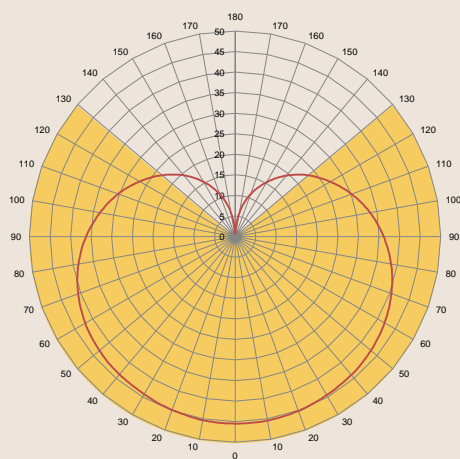

ELECTRICAL CHARACTERISTICS

Energy Consumption	7 W	
Rated Wattage	7.0 W	
Operating Frequency	50/60 Hz	
Supply Voltage	230-240 V AC	
Power Factor	<i>Non-Dimmable</i>	<i>Dimmable</i>
	> 0.5	> 0.5
Input Current (measured value)	57 mA	40 mA
Input Current (calculated value)	30 mA	30 mA
Inrush Current	6.0 A	5.5 A

DIMENSIONS

Height	111 mm	111 mm
Diameter	60 mm	60 mm
Weight	99 g	105 g

GRAPHICS

260°

Find here a list with compatible dimmers: <http://www.ledon-lamp.com/en/dimmer>

Data subject to change
Last updated on: 18.11.2015