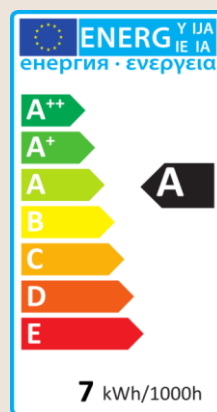

ELECTRICAL CHARACTERISTICS

Energy Consumption	7 W	
Rated Wattage	7.0 W	
Operating Frequency	50/60 Hz	
Supply Voltage	230-240 V AC	
Power Factor	<i>Non-Dimmable</i>	<i>Dimmable</i>
	> 0.5	> 0.5
Input Current (measured value)	57 mA	40 mA
Input Current (calculated value)	30 mA	30 mA
Inrush Current	6.0 A	5.5 A

DIMENSIONS

Height	111 mm	111 mm
Diameter	60 mm	60 mm
Weight	99 g	105 g

GRAPHICS

260°

Find here a list with compatible dimmers: <http://www.ledon-lamp.com/en/dimmer>

Data subject to change
Last updated on: 18.11.2015